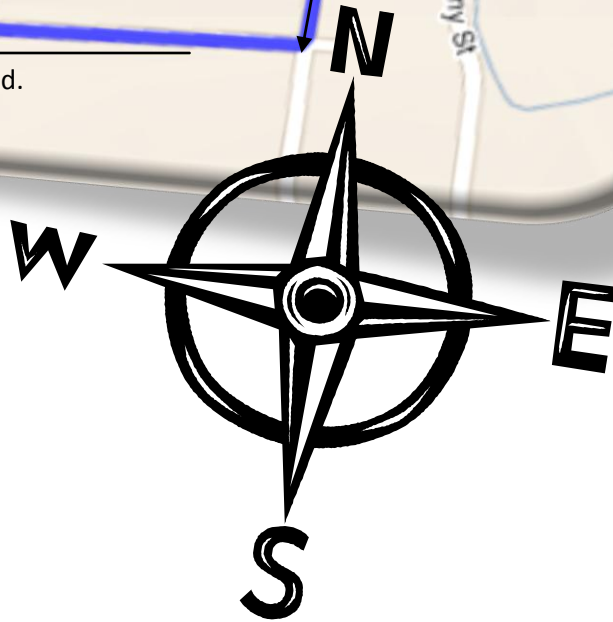

5K Race Route

Directions

1. South on Lombardy St.
2. East (left) on Springfield St.
3. North (left) on Howe Rd.
4. East (right) on Lapeer Rd.
5. North (left) on Munson St.
6. Through Kelly Lake Park
7. South (right) on S. Genesee Rd.
8. West (right) on Lapeer Rd.
9. South (left) on Munson St.
10. West (right) on Springfield St.
11. North (right) on Howe Rd.
12. West (left) on Lapeer Rd.
13. North (right) into Faith Tabernacle Drive