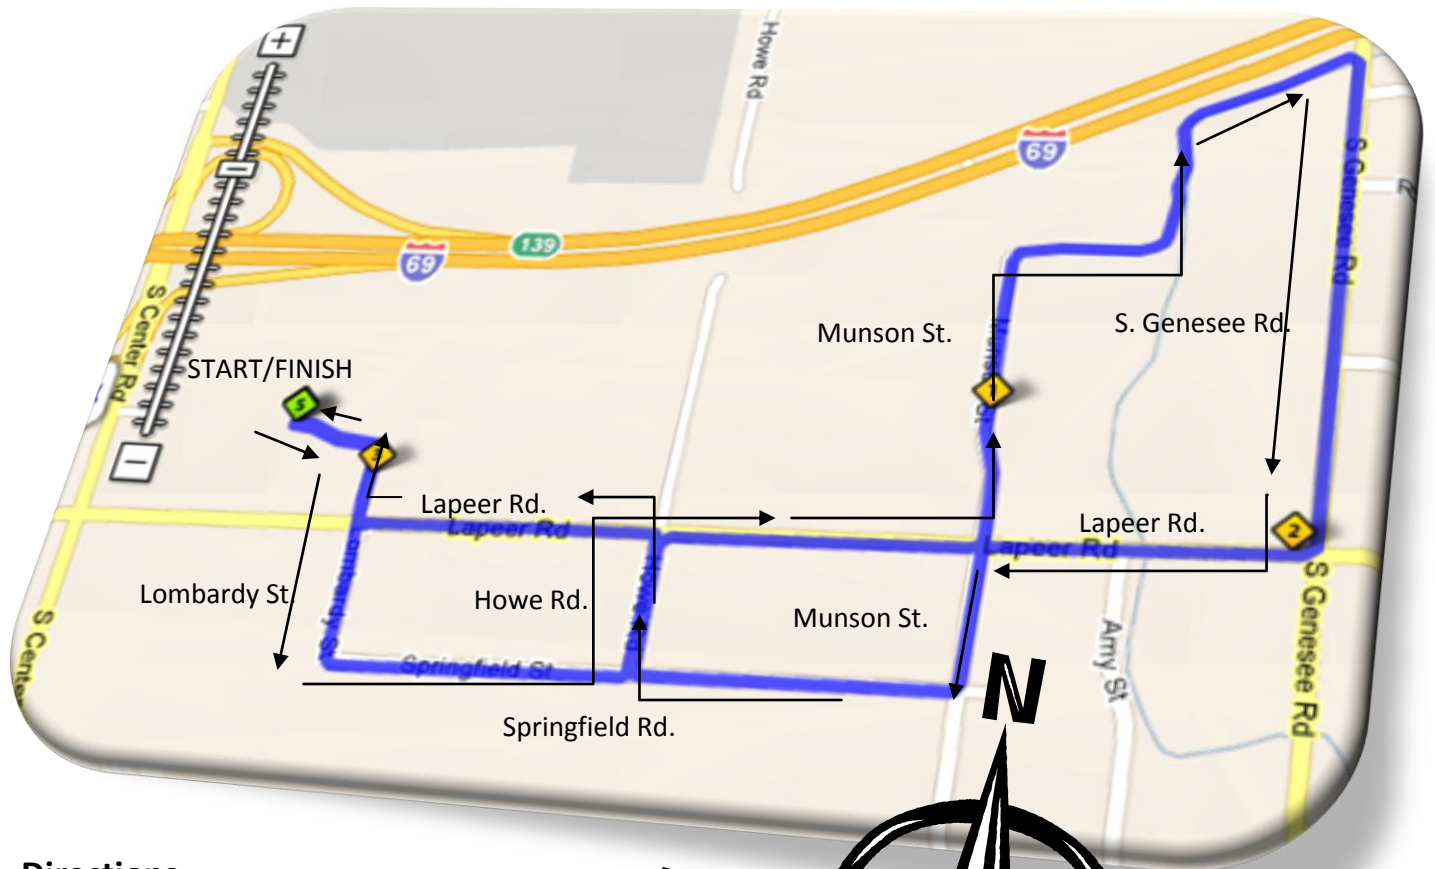

5K Race Route

Directions

1. South on Lombardy St.
2. East (left) on Springfield St.
3. North (left) on Howe Rd.
4. East (right) on Lapeer Rd.
5. North (left) on Munson St.
6. Through Kelly Lake Park
7. South (right) on S. Genesee Rd.
8. West (right) on Lapeer Rd.
9. South (left) on Munson St.
10. West (right) on Springfield St.
11. North (right) on Howe Rd.
12. West (left) on Lapeer Rd.
13. North (right) into Faith Tabernacle Drive

Registration.....7:30 am
5K Run.....9:00 am
5K Walk.....9:01 am
1-Mile Run/Walk.....9:05 am