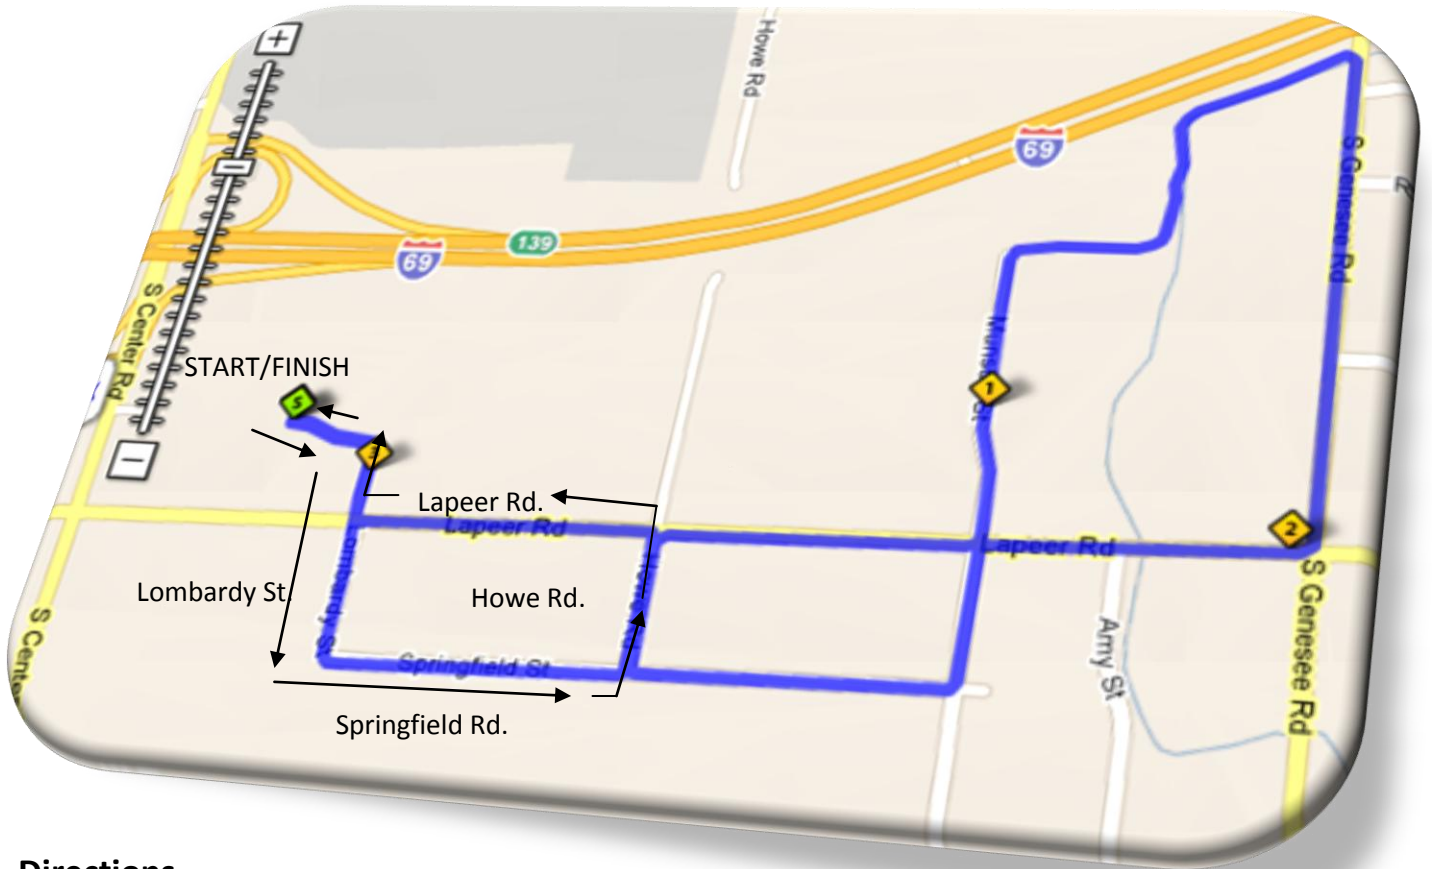

# 1-Mile Race Route

## Directions

1. South on Lombardy St.
2. East (left) on Springfield St.
3. North (left) on Howe Rd.
4. West (left) on Lapeer Rd.
5. North (right) into Faith Tabernacle Drive

Registration.....	7:30 am
5K Run.....	9:00 am
5K Walk.....	9:01 am
1-Mile Run/Walk.....	9:05 am